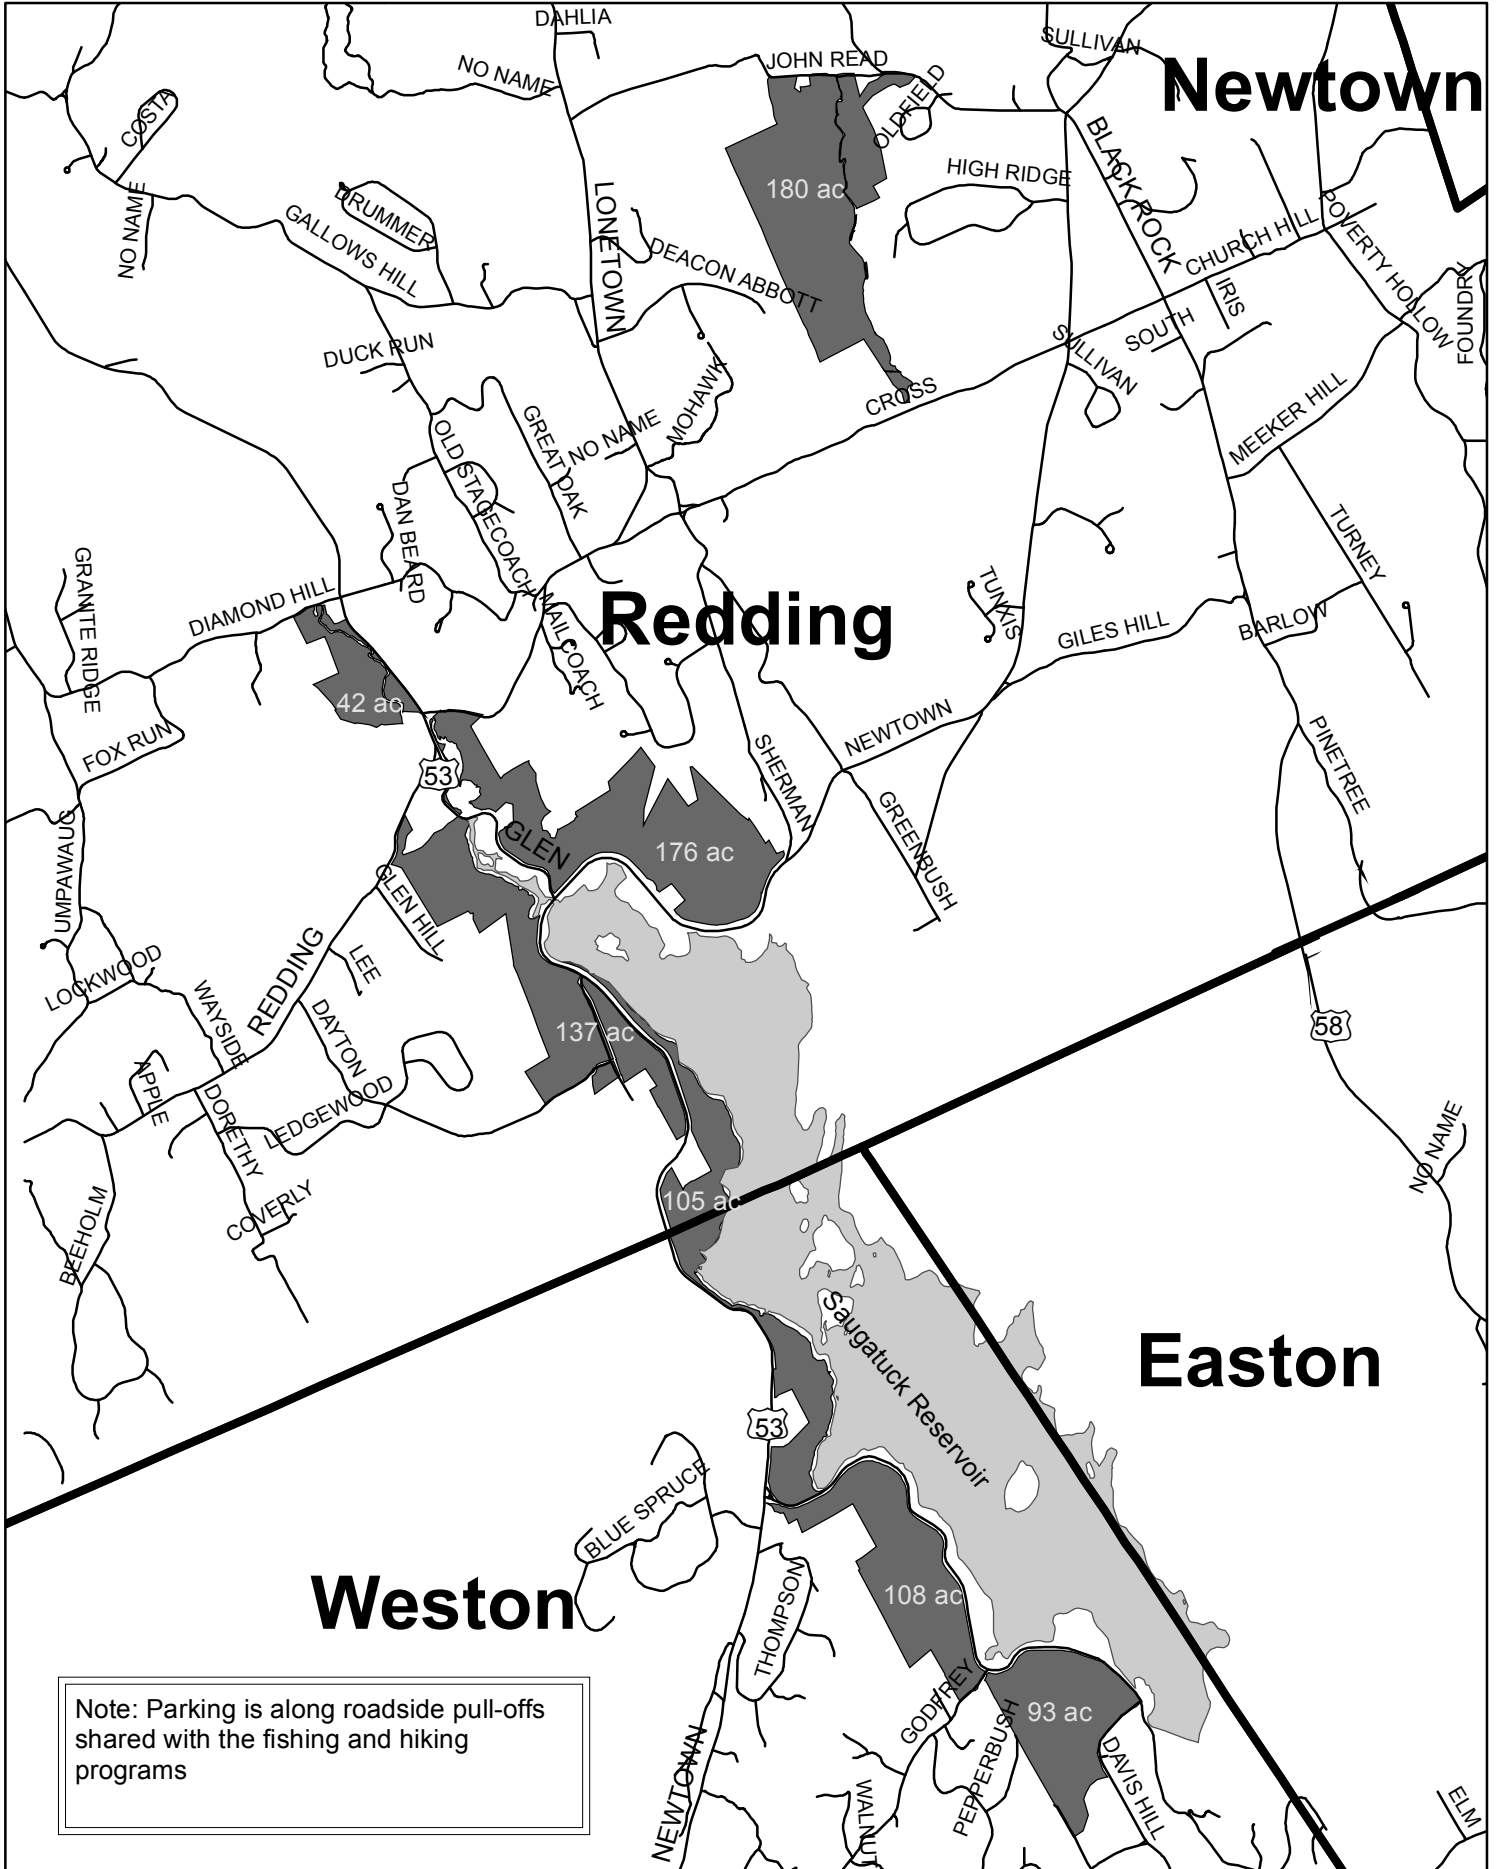

Centennial Watershed State Forest

Saugatuck Deer Management Program

 Archery Deer Hunt Area

Note: Parking is along roadside pull-offs shared with the fishing and hiking programs