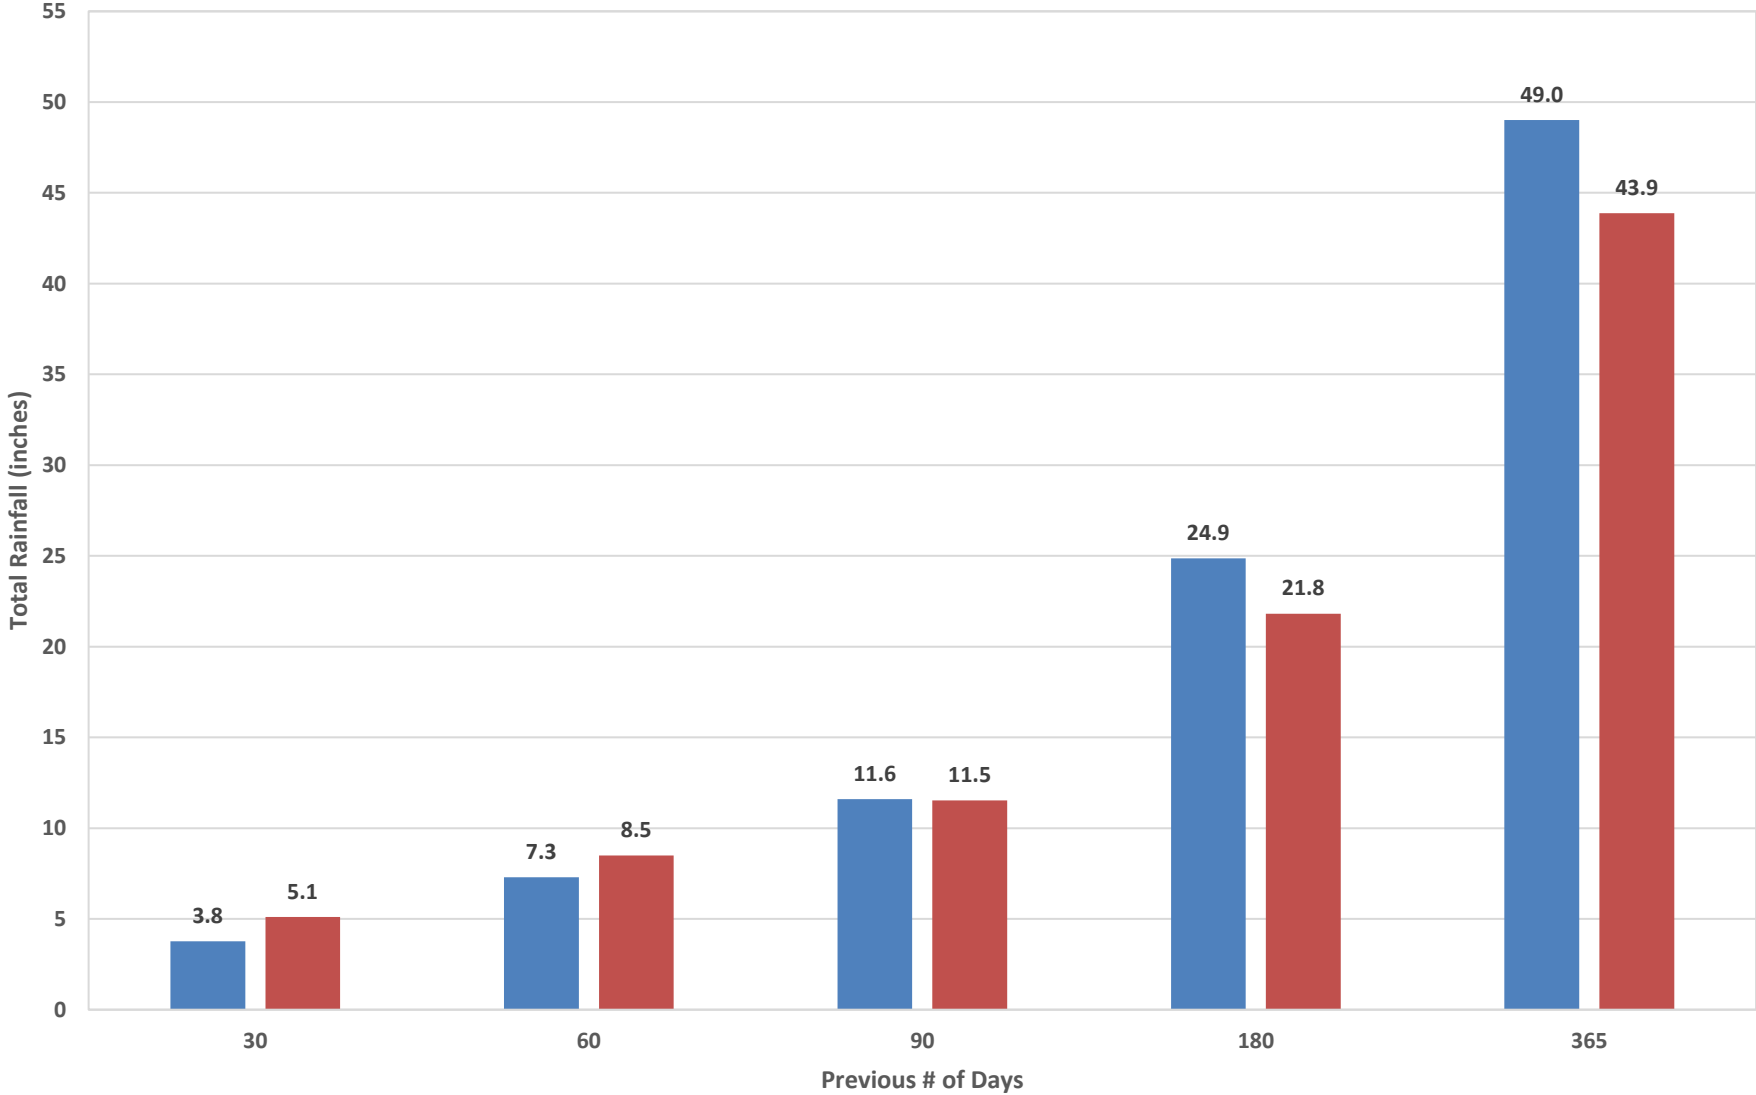

Stamford Rainfall 10/11/2022

■ 10-Year Average ■ 2021-2022

Greenwich Rainfall 10/11/2022