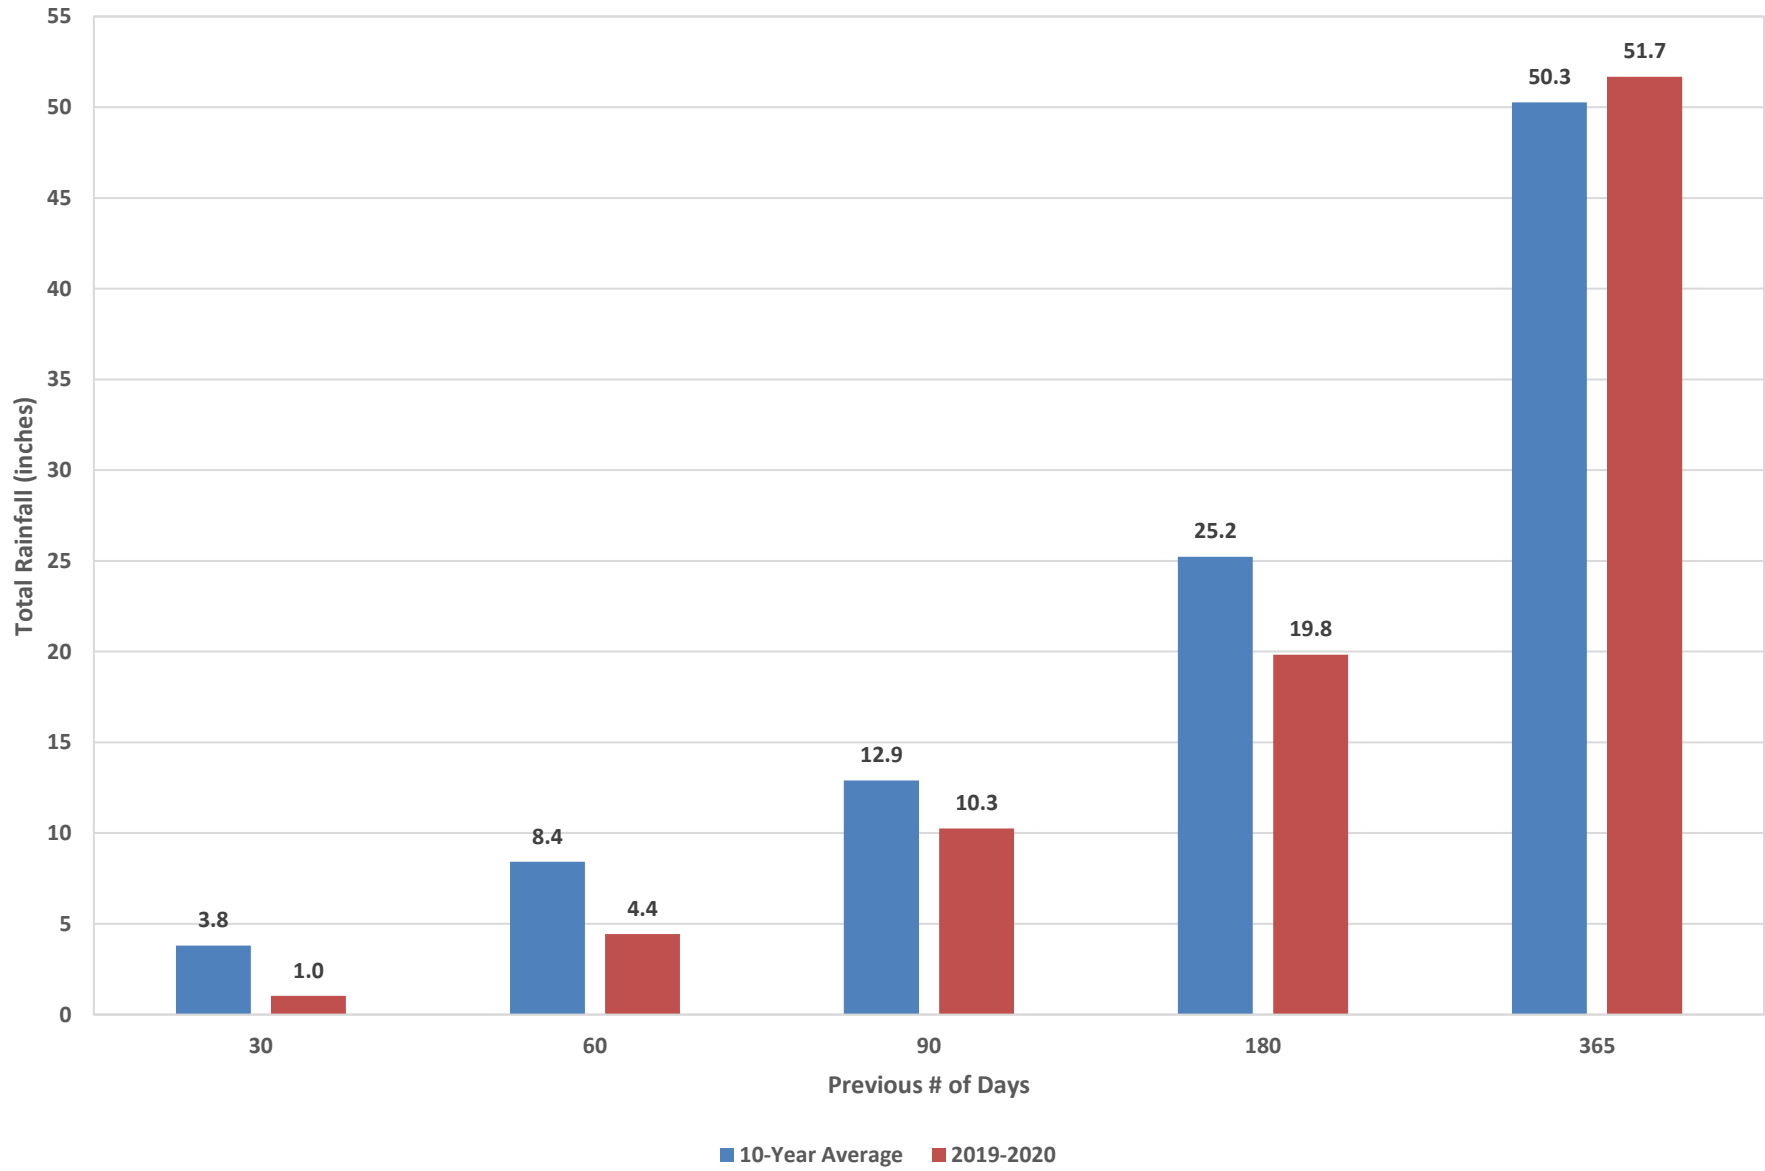

Stamford Rainfall 6/23/2020

Greenwich Rainfall 6/23/2020