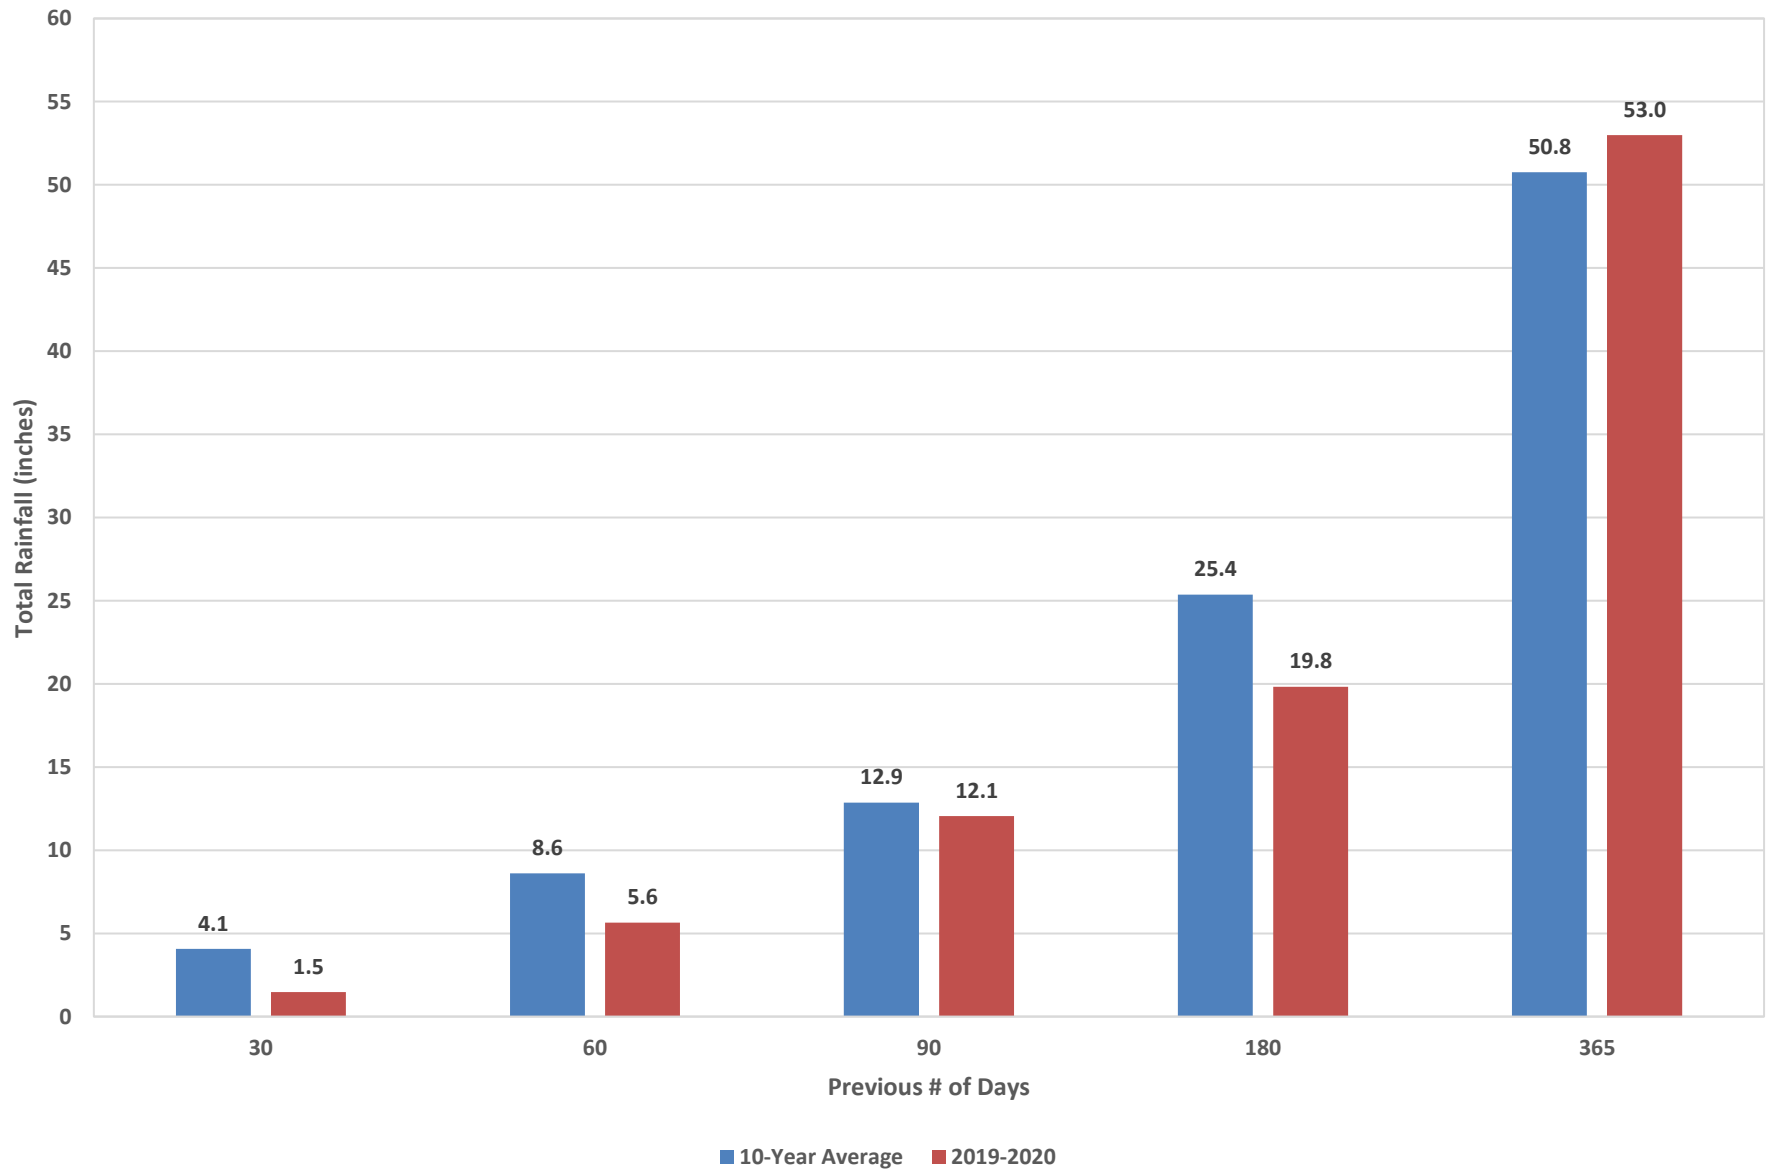

Stamford Rainfall 6/16/2020

Greenwich Rainfall 6/16/2020