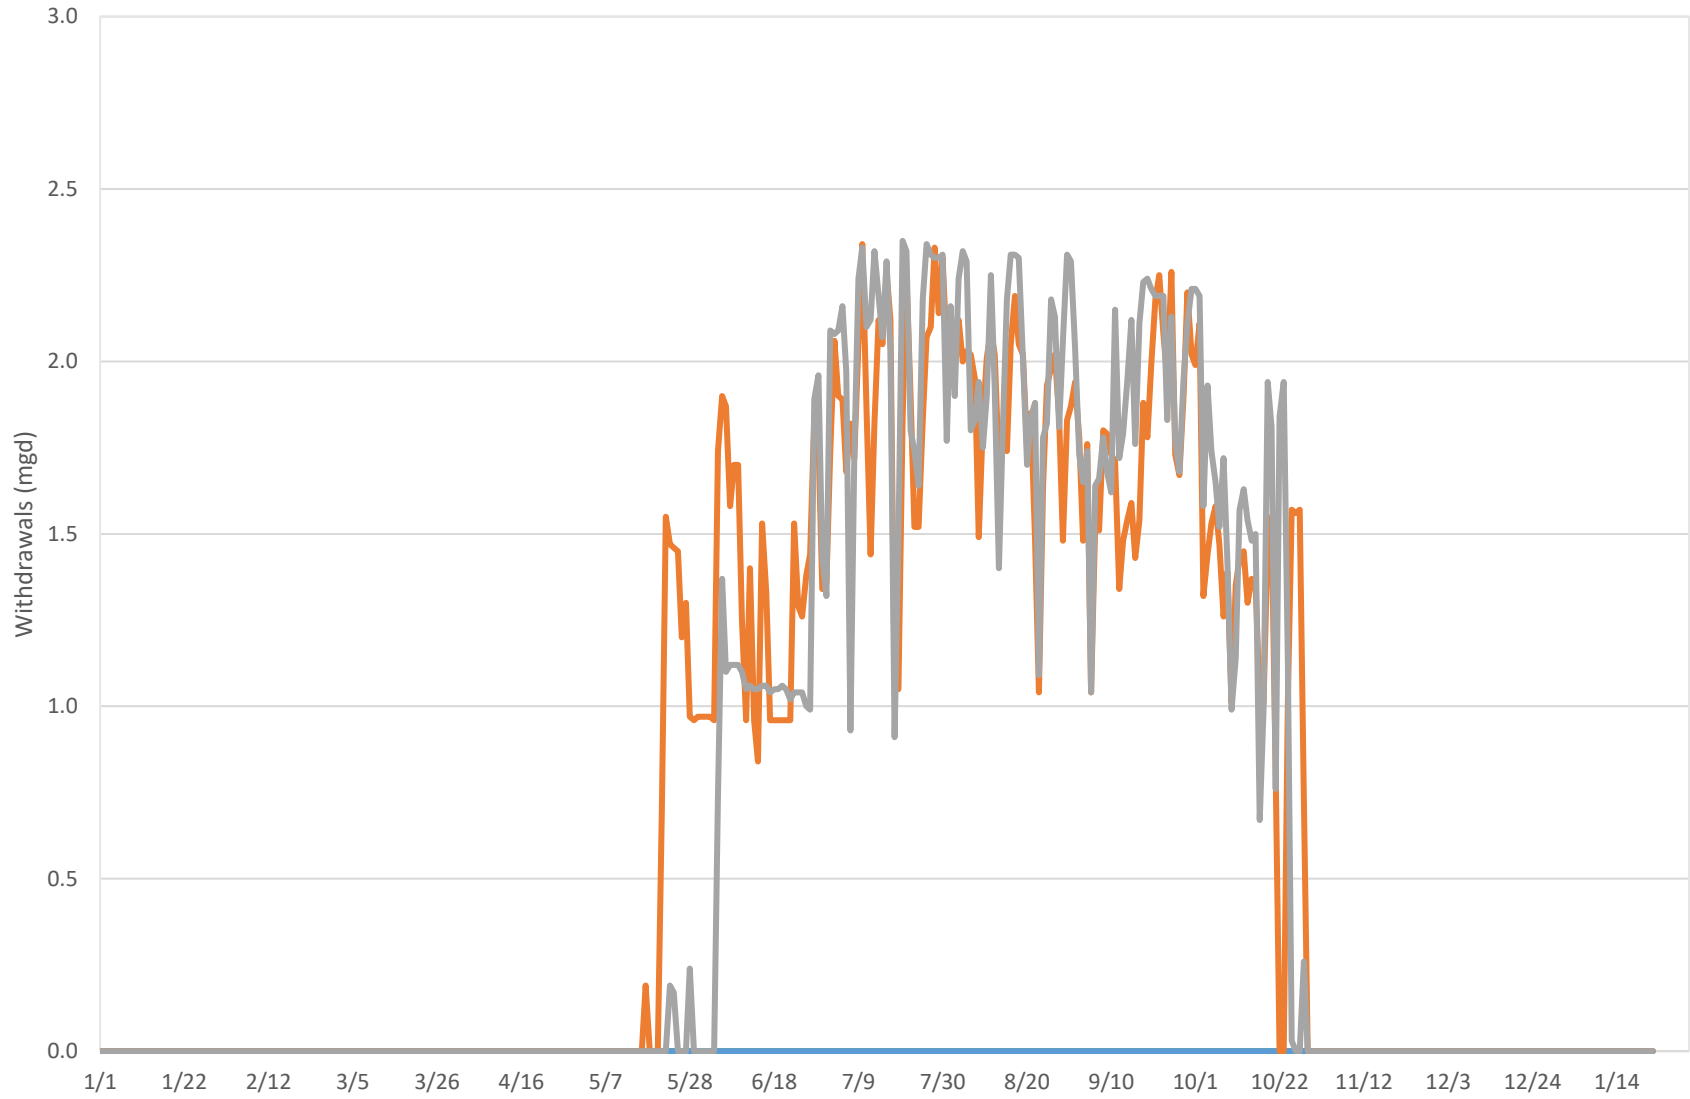

Well Withdrawals

— Rewak (Darien) — Wire Mill (Stamford) — Canal St (Westport) — Coleytown (Westport)